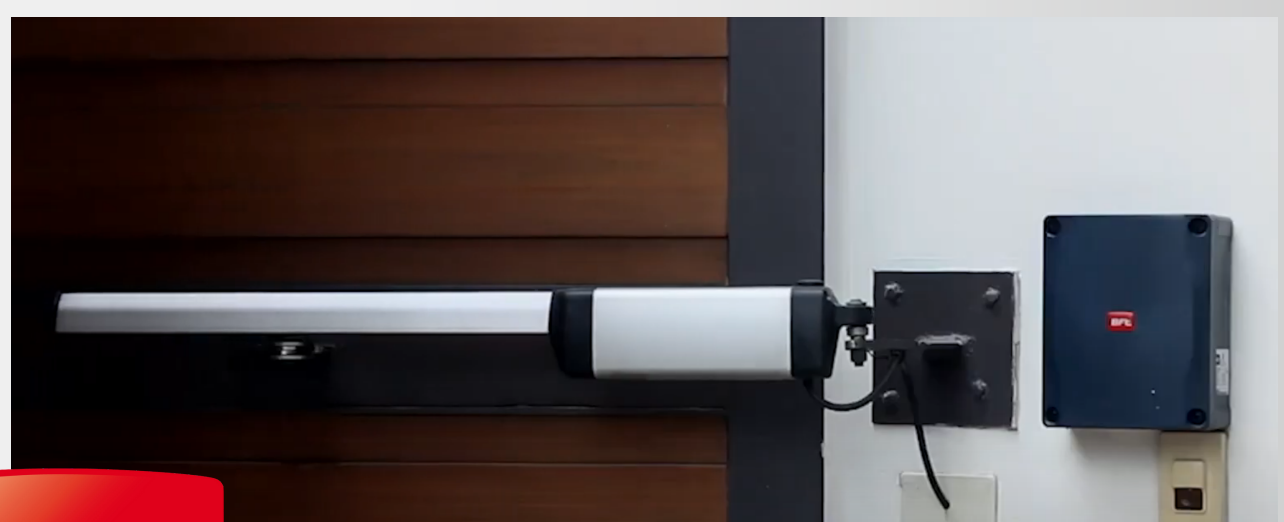

GATE FABRICATION

- Custom made for customers